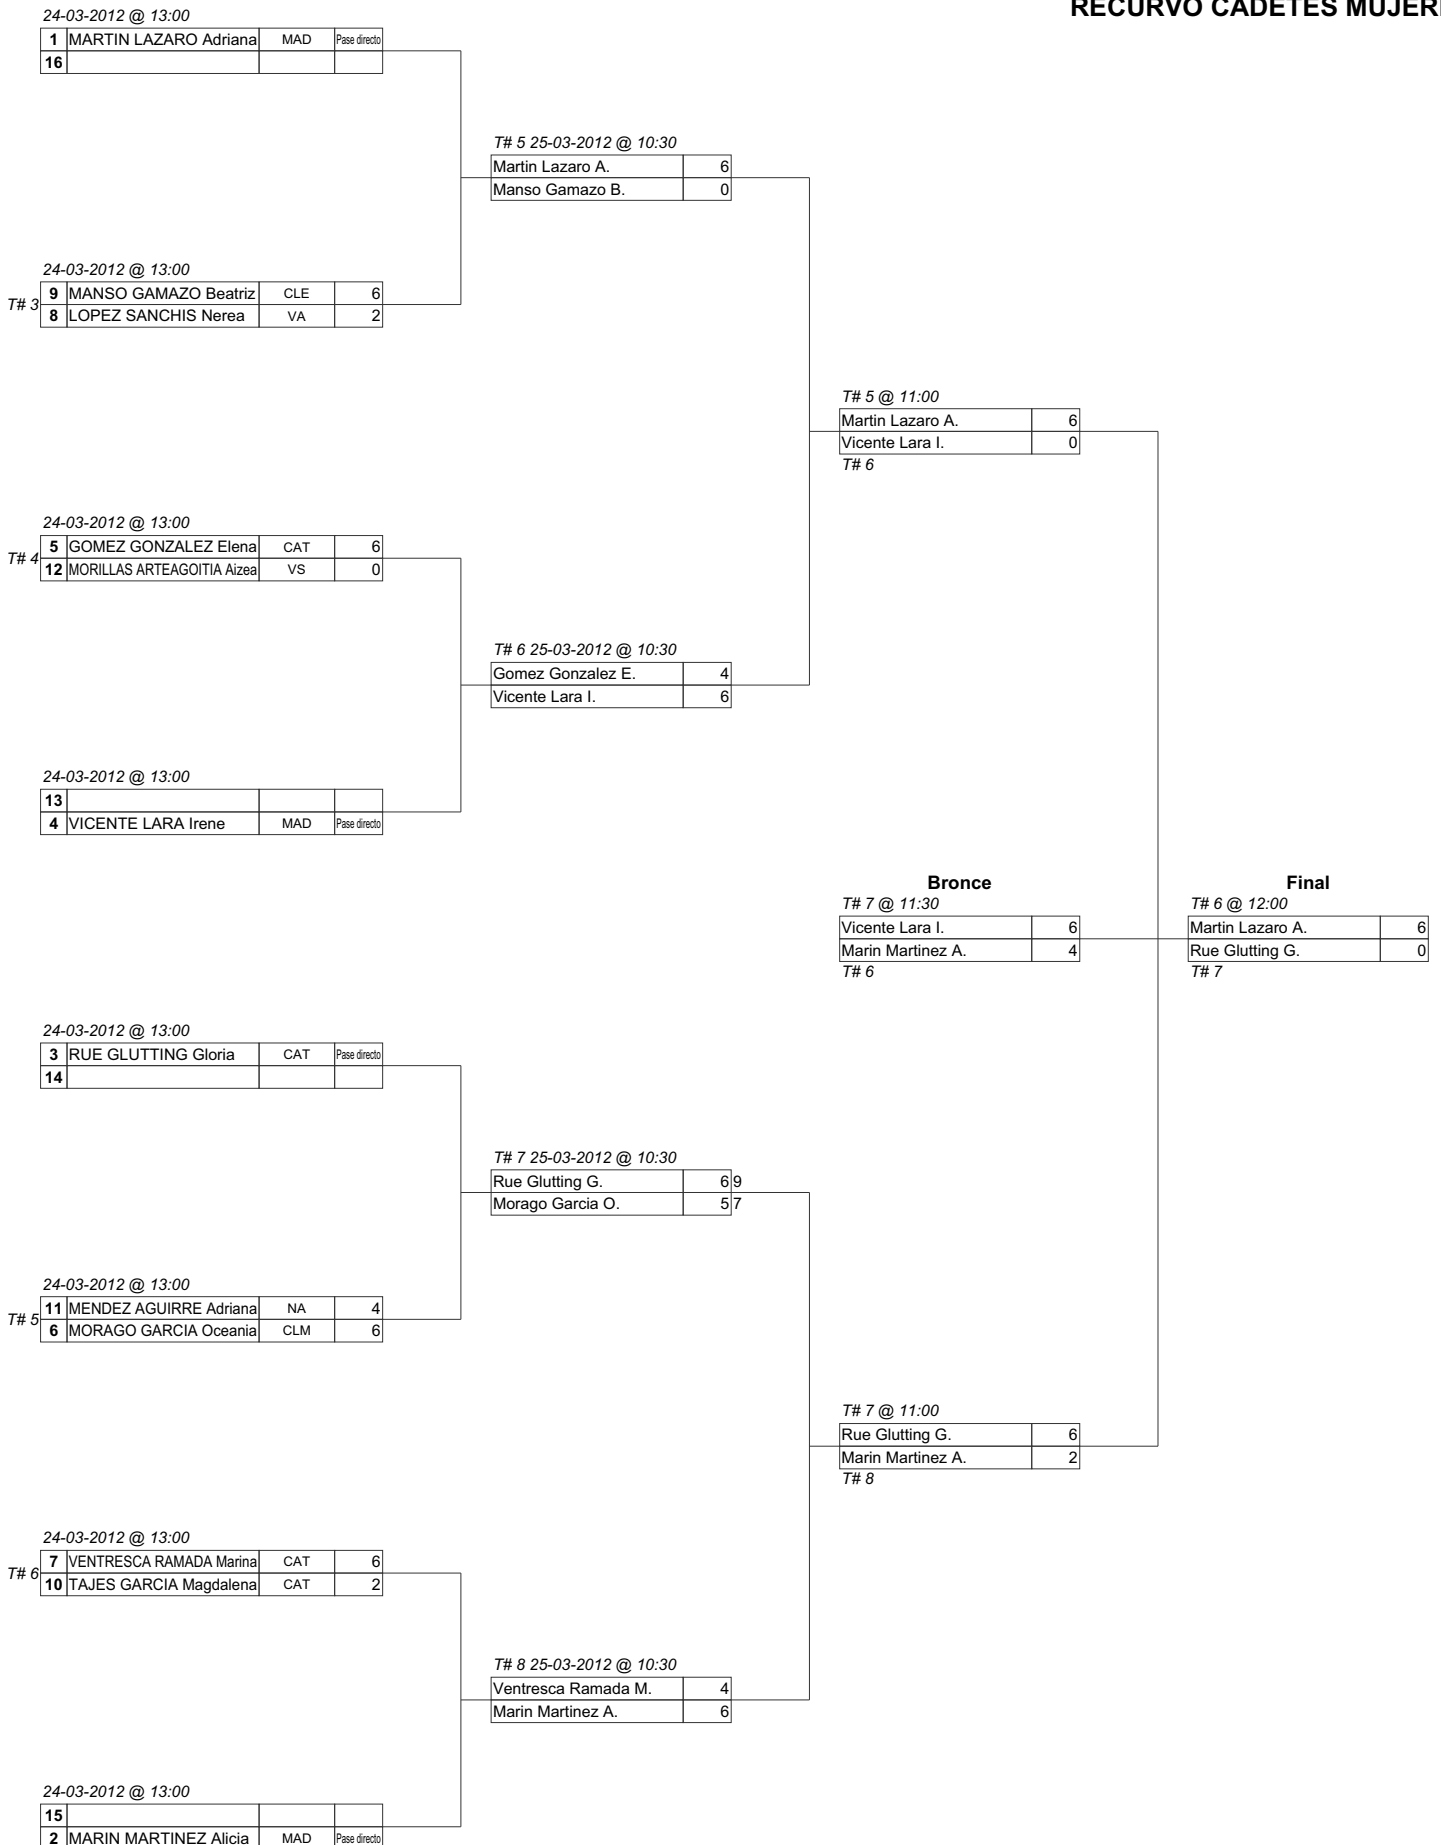

RECURVO CADETES MUJERES